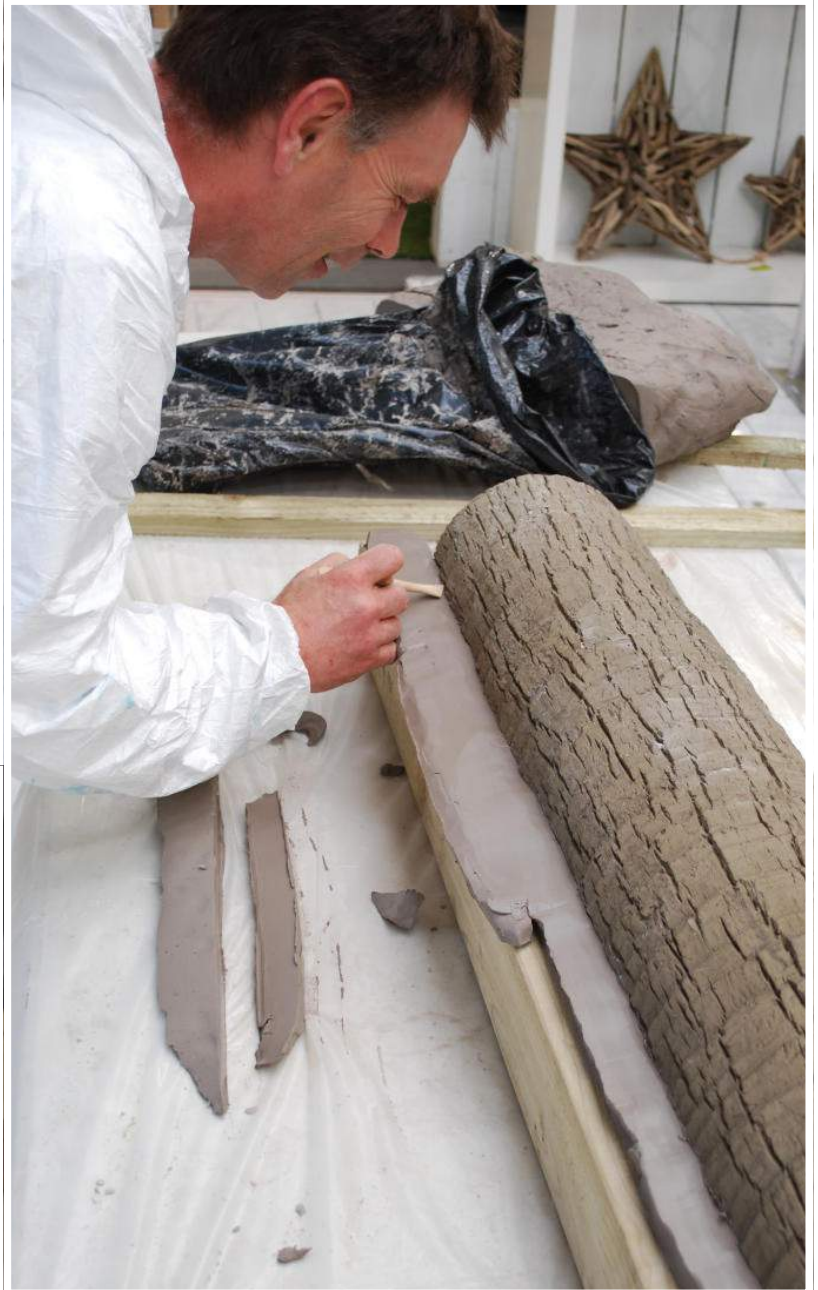

Manufacture & Production